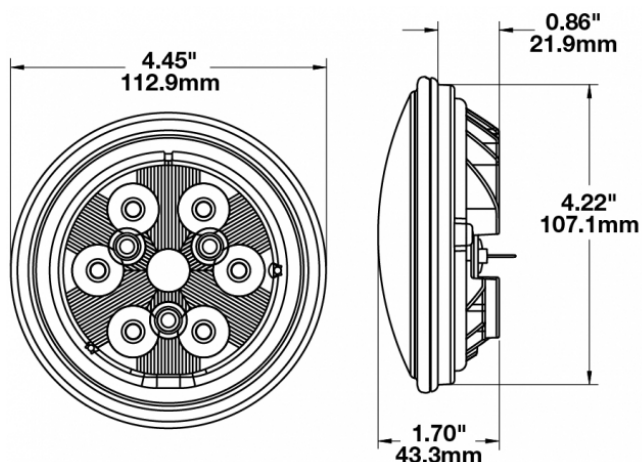

LED Work Lights - Model 6040

PRODUCT INFORMATION

Description	12V LED Work Light with Polycarbonate Lens & Flood Beam Pattern
Height	113.03 mm / 4.45 in
Width	113.03 mm / 4.45 in
Depth	43.18 mm / 1.7 in
Shape	Round
Outer Lens Material	Polycarbonate
Outer Lens Color	Clear
Housing Material	Die-Cast Aluminum
Housing Color	Black
Retrofits	PAR36 Worklights
Minimum Operating Temperature	-40 °C / -40 °F
Maximum Operating Temperature	65 °C / 149 °F
Connector or Wiring	Blade Terminals (Ring Terminal Adaptors Provided)
Mating Connector	0.25" Blade, #6 Ring Terminal, #8 Ring Terminal
Product Weight	0.69 lbs / 0.31 kgs
Shipping Weight	1.84 lbs / 0.83 kgs

PRODUCT DIMENSIONS

ELECTRICAL SPECIFICATIONS

Input Voltage	12V DC
Operating Voltage	10-15V DC
Transient Spike Protection	150V Peak @ 1 HZ-100 Pulses
Red Wire	Positive
Black Wire	Negative
Current Draw	2.00 MaxA @ 12V DC