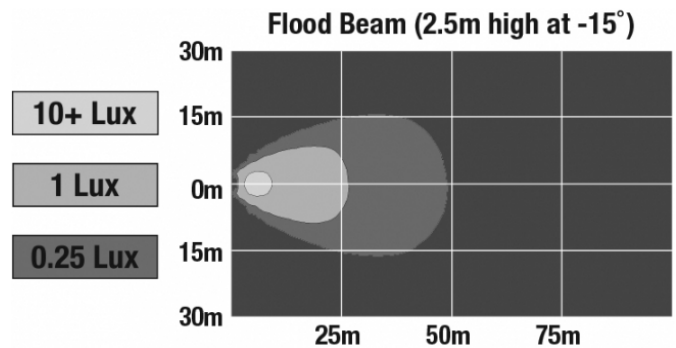

LED Work Lights - Model 6040

PHOTOMETRIC SPECIFICATIONS

Raw Lumen Output	1,050
Effective Lumen Output	770
Nominal LED Color Temperature	5000 K
Beam Pattern(s)	Forward Lighting - Flood (Standard)

APPLICATIONS